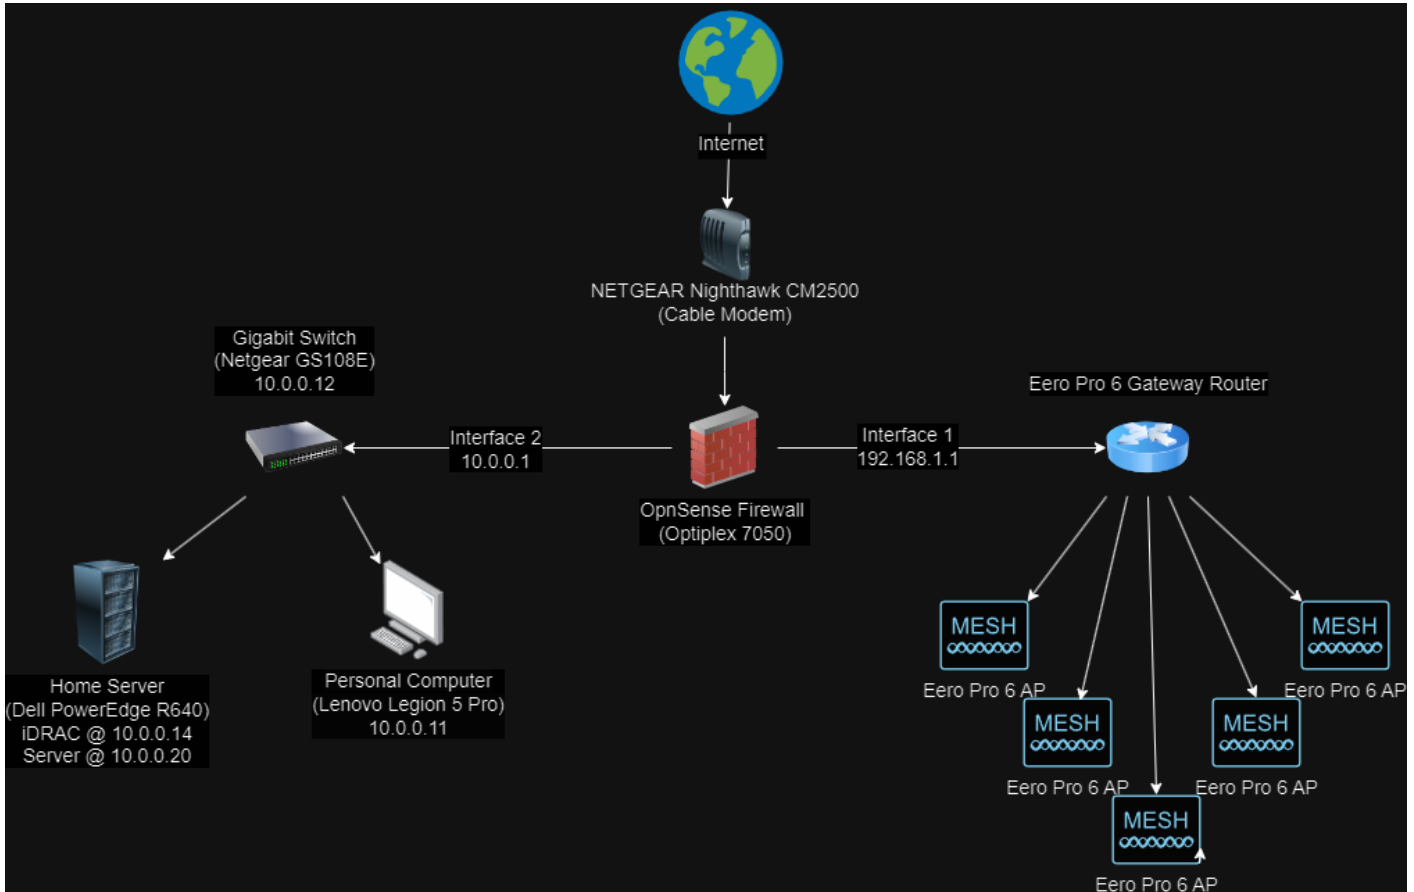

Updated Topology

After moving and setting up my new network, heres what my updated network topology looks like:

Revision #1

Created 2024-08-14 15:25:45 UTC by Austin

Updated 2024-08-14 15:27:16 UTC by Austin