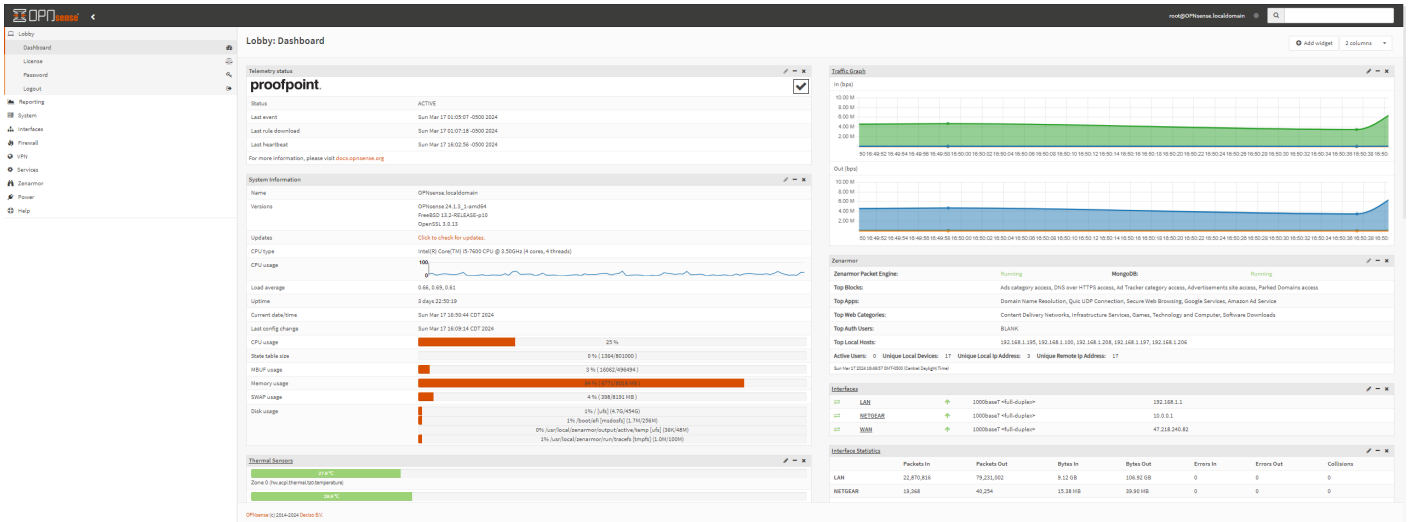

# Dashboards & Reporting

- Thankfully I have a dynamic WAN IP that has since changed, making it alright to post this

Revision #4

Created 2024-03-17 07:44:04 UTC by Austin

Updated 2024-04-01 20:30:41 UTC by Austin