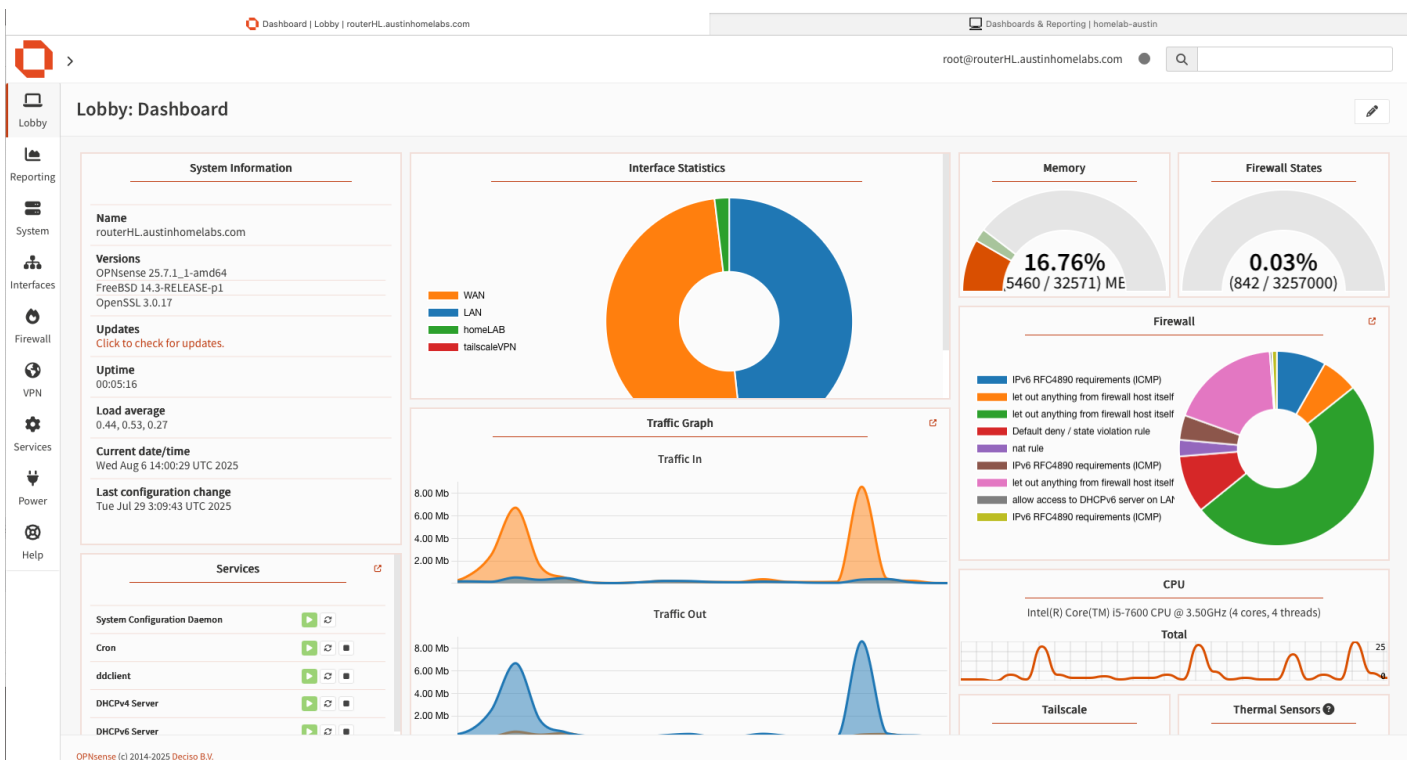

OPNsense Upgrade - Version 25.7

For the past 2-3 years, I've maintained a stable OPNsense deployment as the core network appliance of my home network infrastructure. This project has provided advanced firewalling, traffic shaping, VPN, and monitoring capabilities, all tailored to my household needs. Over the years, it's proven to be a reliable and secure solution.

Most recently, I performed a seamless upgrade to the latest OPNsense version, ensuring continued performance and compatibility with current features—all without downtime or issues. The upgrade not only ensures security hardening, but also comes with a refreshed UI!